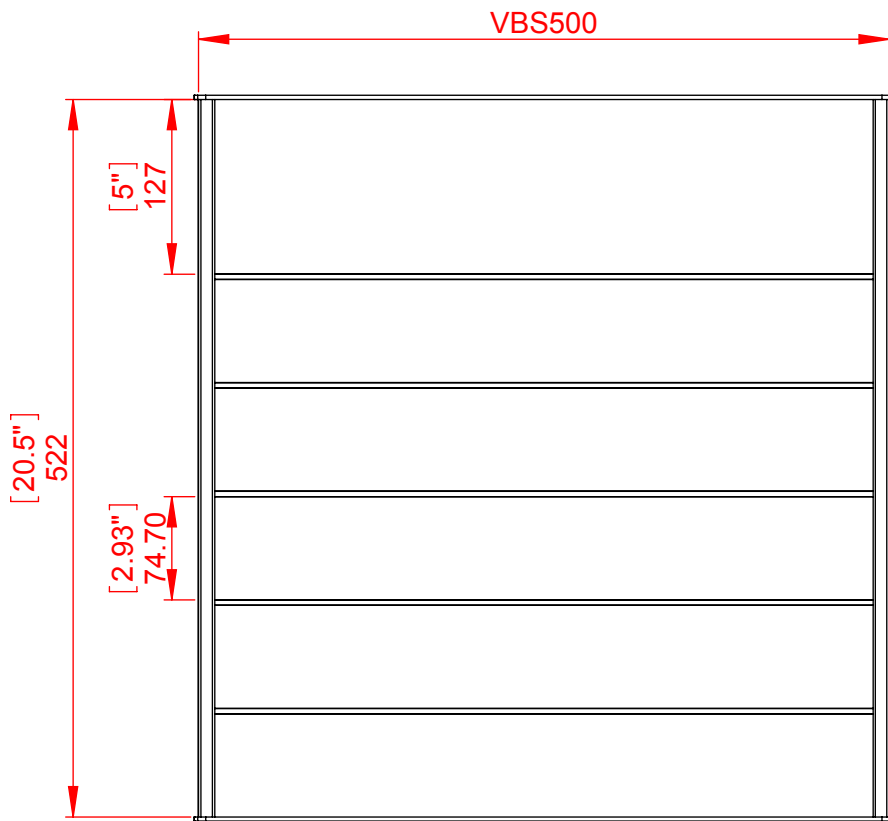

Directories

Vista System directories are fast, easy and simple to assemble and install. There is no need for special tools. The system has the advantage of flexibility to accept a variety of insert materials as well as the complete freedom to determine the height of each information strip, you decide how the sign will be sectioned by placing the separation strips as needed. Where? Wherever you decide, according to your design.

Front view

Side view

Top view

Isometric view

Project	Directory VBS500x522 / 20.5"	Designer: R.C
Model	D11 / D11U	Date: 30/09/2015
Part Number		Scale:
Material		Measurements in millimeters Do not scale drawing