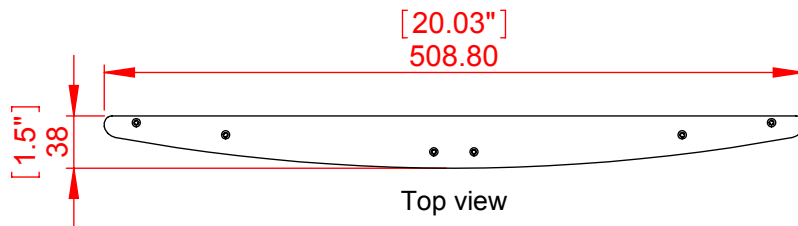

Directories

Vista System directories are fast, easy and simple to assemble and install. There is no need for special tools. The system has the advantage of flexibility to accept a variety of insert materials as well as the complete freedom to determine the height of each information strip, you decide how the sign will be sectioned by placing the separation strips as needed. Where? Wherever you decide, according to your design.

Front view

Side view

Top view

Isometric view

Project	Directory VBS500x522 / 20.5"	Designer: R.C
Model	D11 / D11U	Date: 30/09/2015
Part Number		Scale:
Material		Measurements in millimeters Do not scale drawing